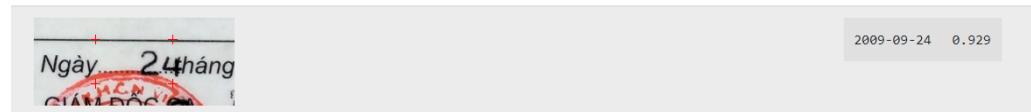

Challenging scripts, spilled texts, stamps...

Challenge

Read complicated scripts, boxes & spilled texts, stamps, custom symbols and signs

Solution

New script recognition training