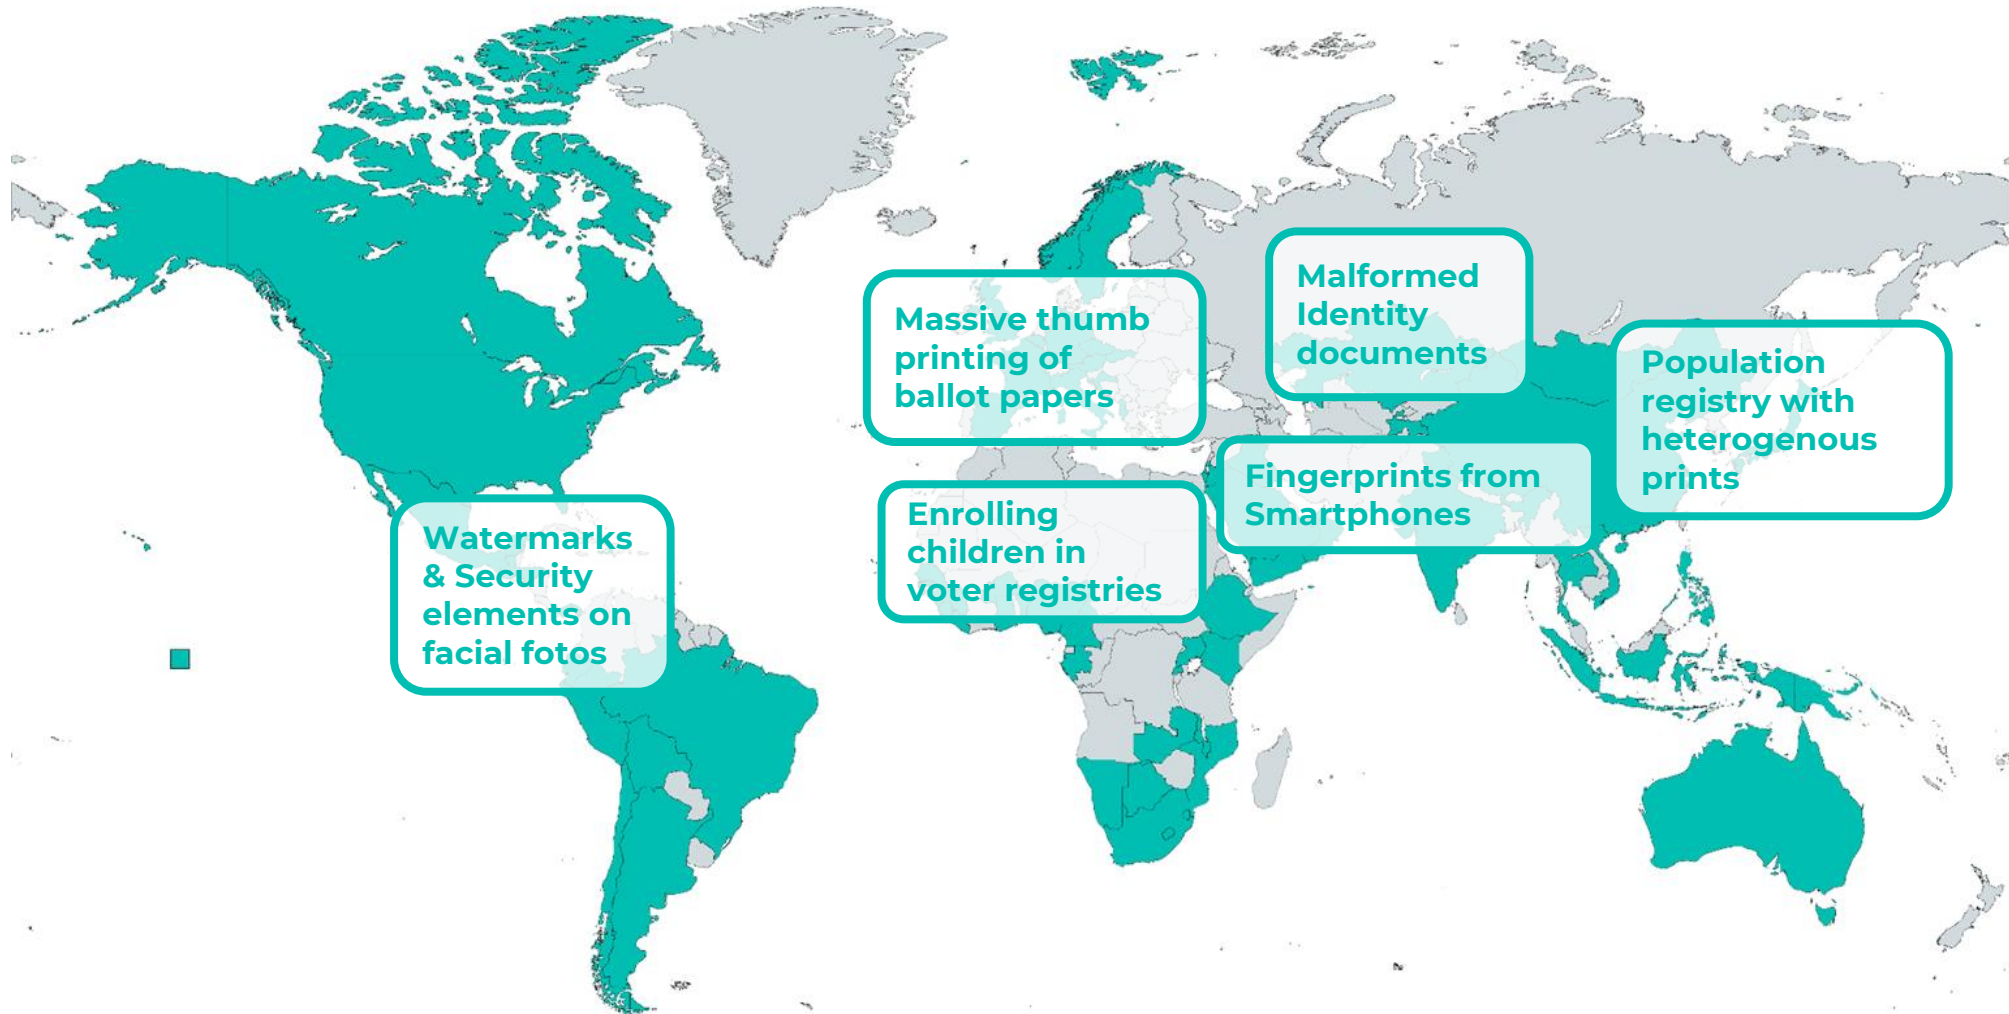

"Exceptional" Biometrics

Solving local peculiarities of
biometric identity projects

Biometrics is universal.

Universal means it works all the time for everyone, and it never fails.

Local challenges that can make biometrics fail

Peculiar challenges of local identity projects

Massive thumb printing of ballot papers

Challenge

Detect "ballot stuffing"

Solution

Workflows adjusted; Group resolution developed to efficiently eliminate "serial voters"

Enrolling children in voter registries

Challenge

Clean tens of thousands of children enrolled in voters list

Solution

Minor detection algorithm

Population registry with heterogeneous prints

Challenge

Accurately identify both adult and children fingerprints in one database.